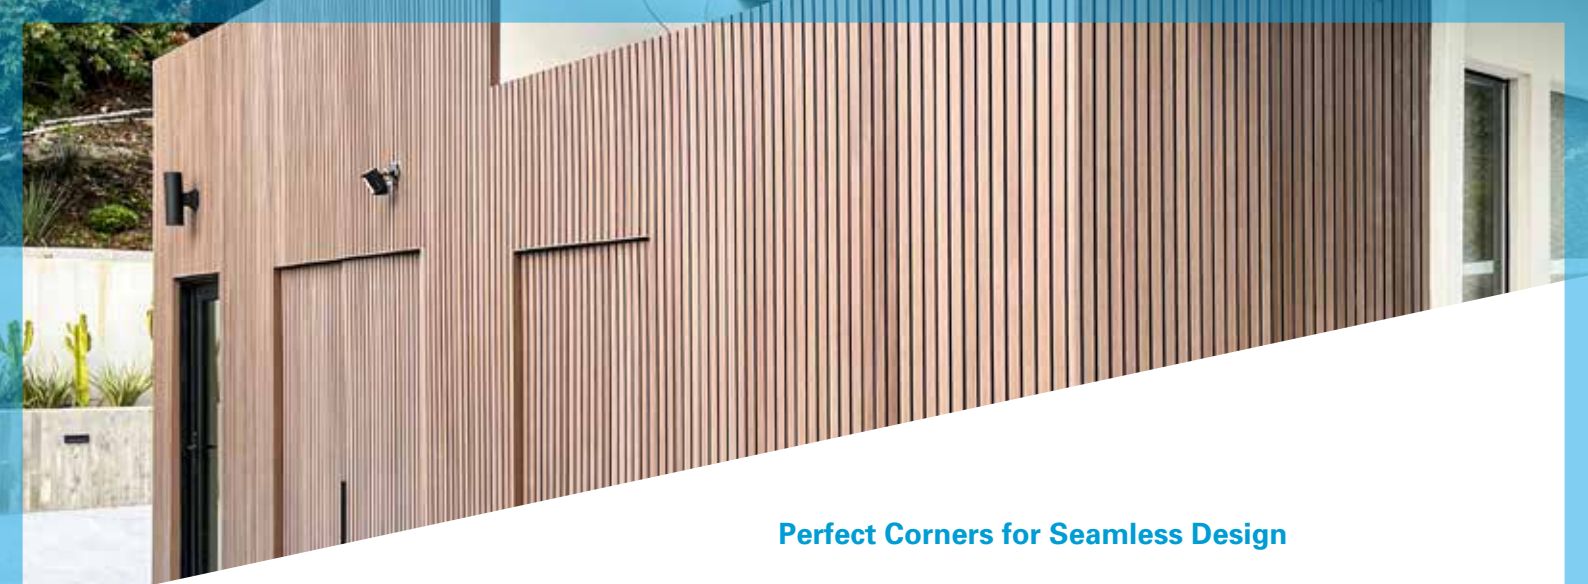

NEW

LYNX ACCENT

Form follows Façade

Horizontal – vertical – sensational!

Acoustic panel look for façades

The new LYNX Accent profile impresses with three fine, high-precision ribs of the same width as our 150 mm siding profile. The striking, elegant structure is enhanced by the black backed gaps and creates an expressive, profiled effect both indoors and outdoors.

(H x W x L) 12 x 150 x 3650 mm

LYNXAC 601205

12 x 150 mm Profile

Ruby Pine

(H x W x L) 12 x 150 x 3650 mm

LYNXAC 601221

12 x 150 mm Profile

Anthracite

(H x W x L) 12 x 150 x 3650 mm

Perfect Corners for Seamless Design

The system is completed by a precisely matched corner profile, enabling a continuous and seamless cladding finish.

LYNX ACCENT OUTSIDE CORNER PROFILE