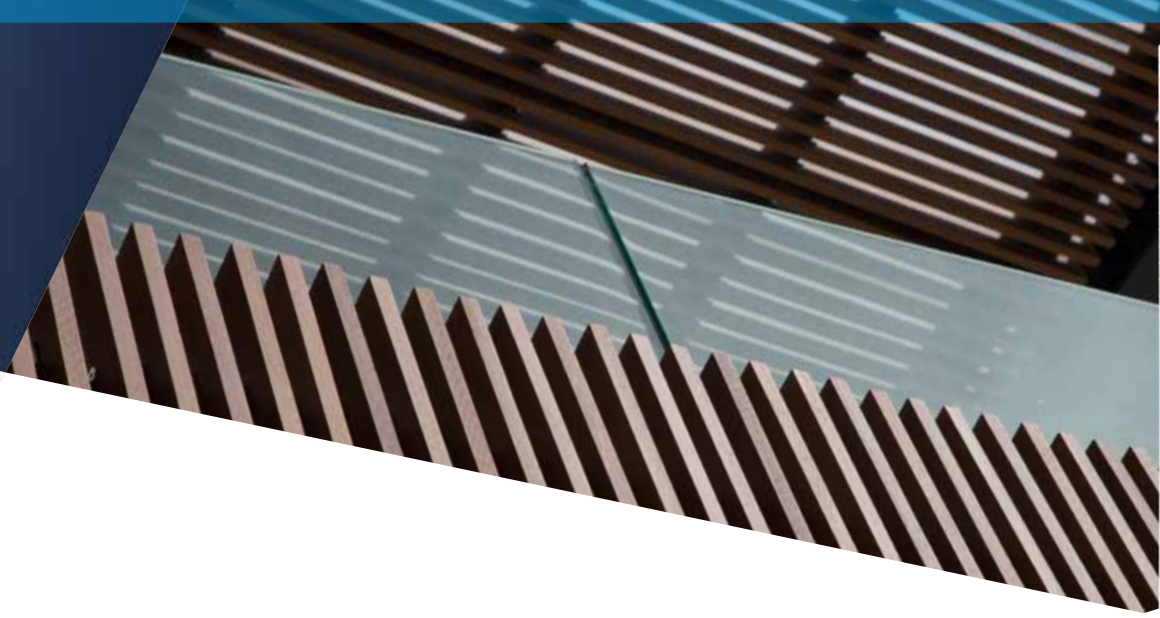

The LYNX Click Profile System

consists of two precisely manufactured, mirror-like aluminum shells. The first half is screwed directly to the substructure at the designated grooves (optionally on the wide or narrow sides). Then, the second shell is simply mounted with a 'click', creating a perfect aluminum square channel. Whether it remains empty or is used as an installation channel for electricity, water, or other supply lines is left to your imagination.

LYNX 40 x 150 mm CLICK PROFILE

LYNX 40 x 100 mm CLICK PROFILE

  LYNXCC261201 40 x 150 mm Click Profile Alpine Ash (H x W x L) 40 x 150 x 3650 mm	 LYNXCC261202 40 x 150 mm Click Profile Royal Oak (H x W x L) 40 x 150 x 3650 mm	 LYNXCC261203 40 x 150 mm Click Profile Silver Beech (H x W x L) 40 x 150 x 3650 mm

  LYNXCC241201 40 x 100 mm Click Profile Alpine Ash (H x W x L) 40 x 100 x 3650 mm	 LYNXCC241202 40 x 100 mm Click Profile Royal Oak (H x W x L) 40 x 100 x 3650 mm	 LYNXCC241203 40 x 100 mm Click Profile Silver Beech (H x W x L) 40 x 100 x 3650 mm

  LYNXCC261204 40 x 150 mm Click Profile American Walnut (H x W x L) 40 x 150 x 3650 mm	 LYNXCC261205 40 x 150 mm Click Profile Ruby Pine (H x W x L) 40 x 150 x 3650 mm	 LYNXCC261221 40 x 150 mm Click Profile Anthracite (H x W x L) 40 x 150 x 3650 mm

  LYNXCC241204 40 x 100 mm Click Profile American Walnut (H x W x L) 40 x 100 x 3650 mm	 LYNXCC241205 40 x 100 mm Click Profile Ruby Pine (H x W x L) 40 x 100 x 3650 mm	 LYNXCC241221 40 x 100 mm Click Profile Anthracite (H x W x L) 40 x 100 x 3650 mm