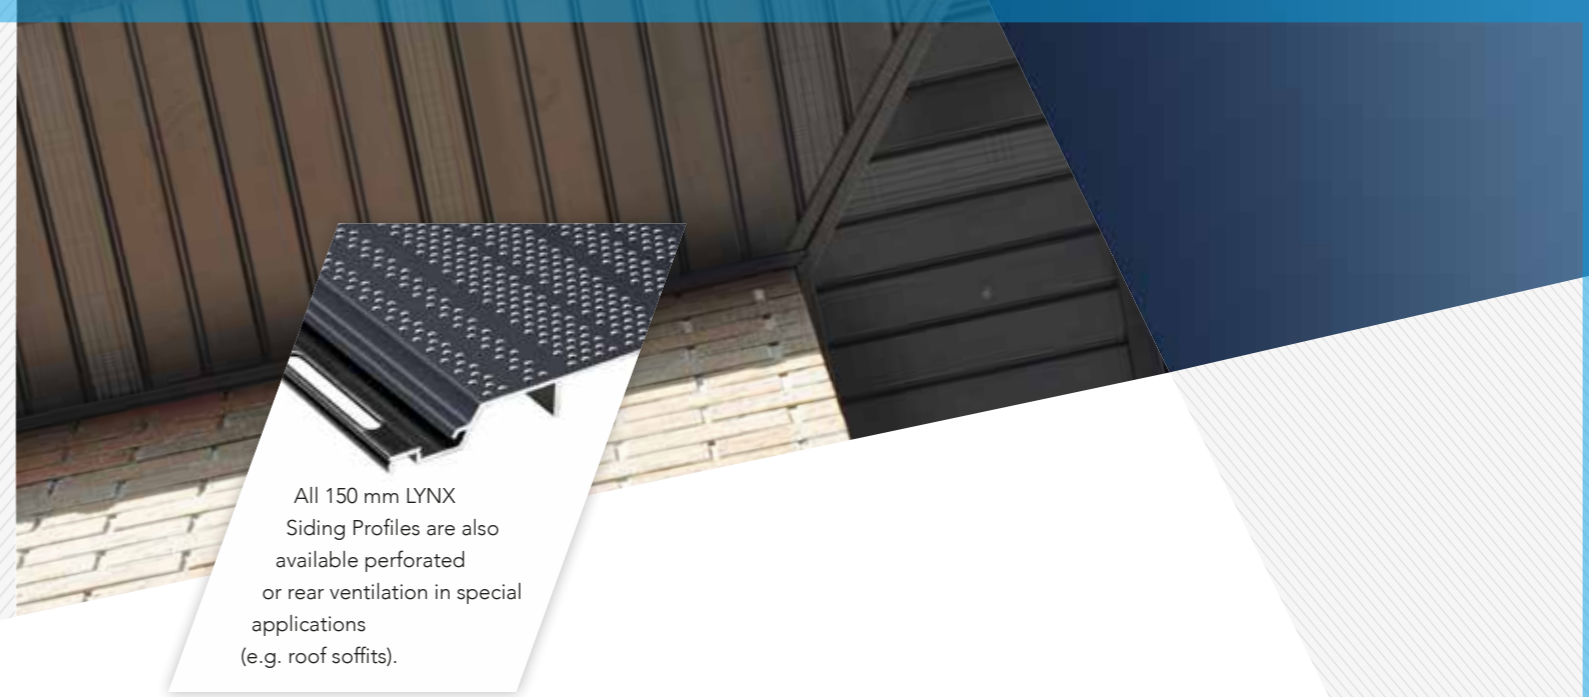

You can also try out our LYNX color selector at www.lynx-designs.com/color1

LYNX Colors

The LYNX Slat

Due to the high-precision manufacturing of our profiles, the LYNX sidings click into place with absolute accuracy. The clever tongue-and-groove connection always results in a reveal of 4 mm. The installation of the profiles is carried out using a special stainless steel screw. Facade Panel and Contura profile can be installed seamlessly and mixed