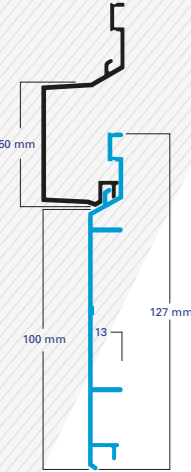

LYNX Facade made of 150mm Siding Profiles, Royal Oak. Vertical and horizontal.

LYNX-CONTURA

In combination with our Siding Profiles, these unique profiles create a modern, striking relief facade. They are available in 3 different dimensions (30, 50 and 70 mm) and can be combined with our two different width facade panels. This provides sufficient variation options and enables completely new aluminum facades that can be installed both vertically and horizontally.

LYNX Makes it Possible!

LYNX Contura 30

30 x 50 mm Profile
(H x W x L) 30 x 50 x 3650 mm

LYNXCO20341201
Alpine Ash

LYNXCO20341202
Royal Oak

LYNXCO20341203
Silver Beech

LYNXCO20341204
American Walnut

LYNXCO20341205
Ruby Pine

LYNXCO20341221
Anthracite