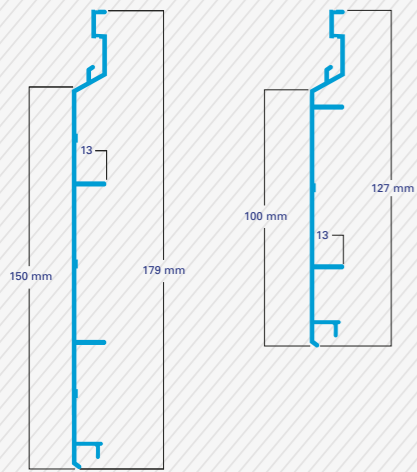

The LYNX Slat

Due to the high-precision manufacturing of our profiles, the LYNX sidings click into place with absolute accuracy. The clever tongue-and-groove connection always results in a reveal of 4 mm. The installation of the profiles is carried out using a special stainless steel screw. Facade Panel and Contura profile can be installed seamlessly and mixed

All 150 mm LYNX Siding Profiles are also available perforated or rear ventilation in special applications (e.g. roof soffits).

LYNX 100 mm SIDING PROFILE

LYNX 150 mm SIDING PROFILE

LYNX401201 12 x 100 mm Profile Alpine Ash (H x W x L) 12 x 100 x 3650 mm	LYNX401202 12 x 100 mm Profile Royal Oak (H x W x L) 12 x 100 x 3650 mm	LYNX401203 12 x 100 mm Profile Silver Beech (H x W x L) 12 x 100 x 3650 mm

LYNX601201 12 x 150 mm Profile Alpine Ash (H x W x L) 12 x 150 x 3650 mm	LYNX601202 12 x 150 mm Profile Royal Oak (H x W x L) 12 x 150 x 3650 mm	LYNX601203 12 x 150 mm Profile Silver Beech (H x W x L) 12 x 150 x 3650 mm

LYNX401204 12 x 100 mm Profile American Walnut (H x W x L) 12 x 100 x 3650 mm	LYNX401205 12 x 100 mm Profile Ruby Pine (H x W x L) 12 x 100 x 3650 mm	LYNX401221 12 x 100 mm Profile Anthracite (H x W x L) 12 x 100 x 3650 mm

LYNX601204 12 x 150 mm Profile American Walnut (H x W x L) 12 x 150 x 3650 mm	LYNX601205 12 x 150 mm Profile Ruby Pine (H x W x L) 12 x 150 x 3650 mm	LYNX601221 12 x 150 mm Profile Anthracite (H x W x L) 12 x 150 x 3650 mm