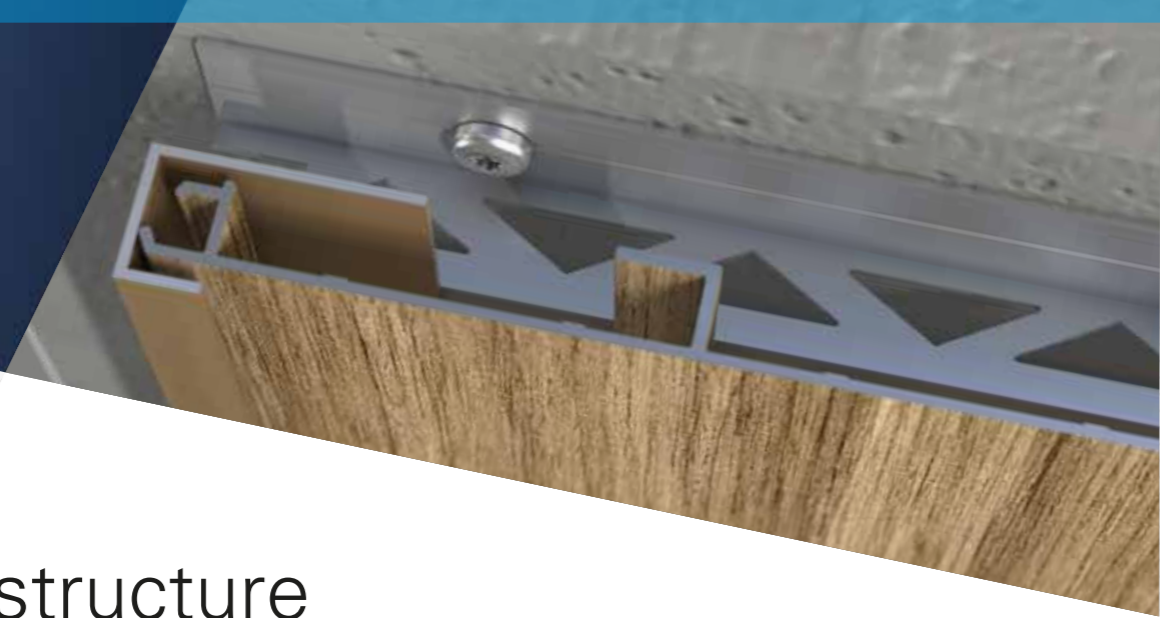

LYNX Substructure

Alpine Ash 01   Royal Oak 02   Silver Beech 03   American Walnut 04   Ruby Pine 05   Anthracite 21

All profiles on this page are available in all LYNX decors.

SS25 3,5 x 25 mm Stainless Steel Shoulder Screw (W x L) Ø 3 x 25 mm	JS10MF Siding Starter J-Strip (H x W x L) 8 x 25 x 3050 mm	JS10VPC Siding Starter J-Strip ventilated with insect screen (H x W x L) 28 x 30 x 3050 mm
HT3411210PMF Hat Channel ventilated (H x W x L) 88 x 19 x 3050 mm	HT3411210PPC Hat Channel ventilated black powder coated (H x W x L) 28 x 30 x 3050 mm	
LYNXCEM22MF End mount profile for Click Profile 40 x 50 (H x W x L) 45 x 21 x 40 mm	LYNXCEM24MF End mount profile for Click Profile 40 x 100 (H x W x L) 95 x 21 x 40 mm	LYNXCEM26MF End mount profile for Click Profile 40 x 150 (H x W x L) 145 x 21 x 40 mm

Quik-Trim J-Mold incl PVC Base (H x W x L) 25 x 20 x 3050 mm QTJM10F01 Alpine Ash QTJM10F02 Royal Oak QTJM10F03 Silver Beech QTJM10F04 American Walnut QTJM10F05 Ruby Pine QTJM10F21 Anthracite	Quik-Trim Windows J-Mold incl PVC Base (H x W x L) 25 x 40 x 3050 mm QTWJM10F01 Alpine Ash QTWJM10F02 Royal Oak QTWJM10F03 Silver Beech QTWJM10F04 American Walnut QTWJM10F05 Ruby Pine QTWJM10F21 Anthracite	Quik-Trim H-Mold incl PVC Base (H x W x L) 25 x 40 x 3050 mm QTHM10F01 Alpine Ash QTHM10F02 Royal Oak QTHM10F03 Silver Beech QTHM10F04 American Walnut QTHM10F05 Ruby Pine QTHM10F21 Anthracite
Quik-Trim Outside Corner incl PVC Base (H x W x L) 25 x 25 x 3050 mm QTOC10F01 Alpine Ash QTOC10F02 Royal Oak QTOC10F03 Silver Beech QTOC10F04 American Walnut QTOC10F05 Ruby Pine QTOC10F21 Anthracite	Quik-Trim Inside Corner incl PVC Base (H x W x L) 40 x 40 x 3050 mm QTIC10F01 Alpine Ash QTIC10F02 Royal Oak QTIC10F03 Silver Beech QTIC10F04 American Walnut QTIC10F05 Ruby Pine QTIC10F21 Anthracite	

More information on assembly at:

<https://lynx-designs.com/wp-content/uploads/2023/02/Lynx-Installationsanleitung-DE-Feb-2023.pdf>